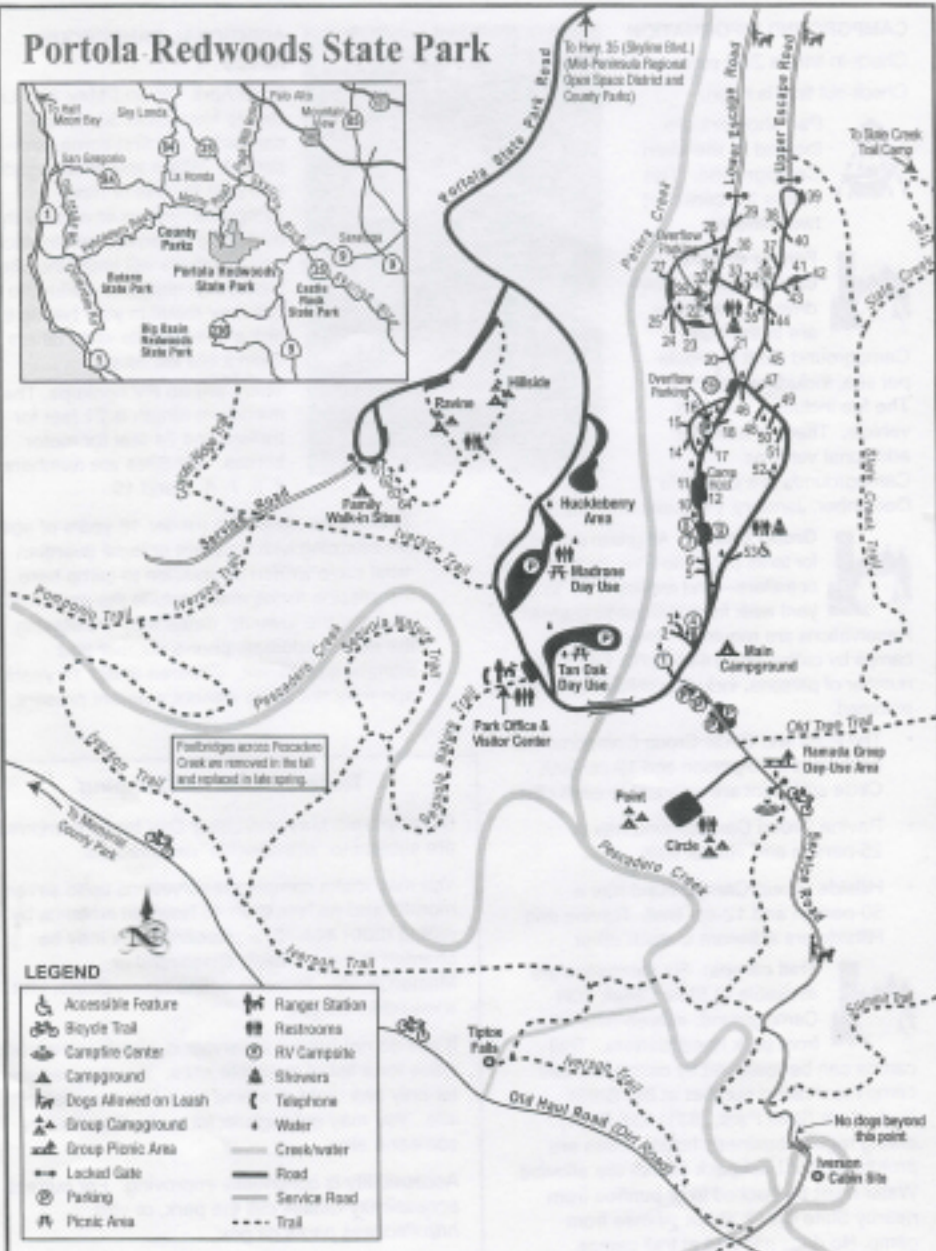

# Portola Redwoods State Park

## LEGEND

|  |                       |  |                |
|--|-----------------------|--|----------------|
|  | Accessible Feature    |  | Ranger Station |
|  | Bicycle Trail         |  | Restrooms      |
|  | Campfire Center       |  | RV Campsite    |
|  | Campground            |  | Showers        |
|  | Dogs Allowed on Leash |  | Telephone      |
|  | Group Campground      |  | Water          |
|  | Group Picnic Area     |  | Creek/Water    |
|  | Latched Gate          |  | Road           |
|  | Parking               |  | Service Road   |
|  | Picnic Area           |  | Trail          |